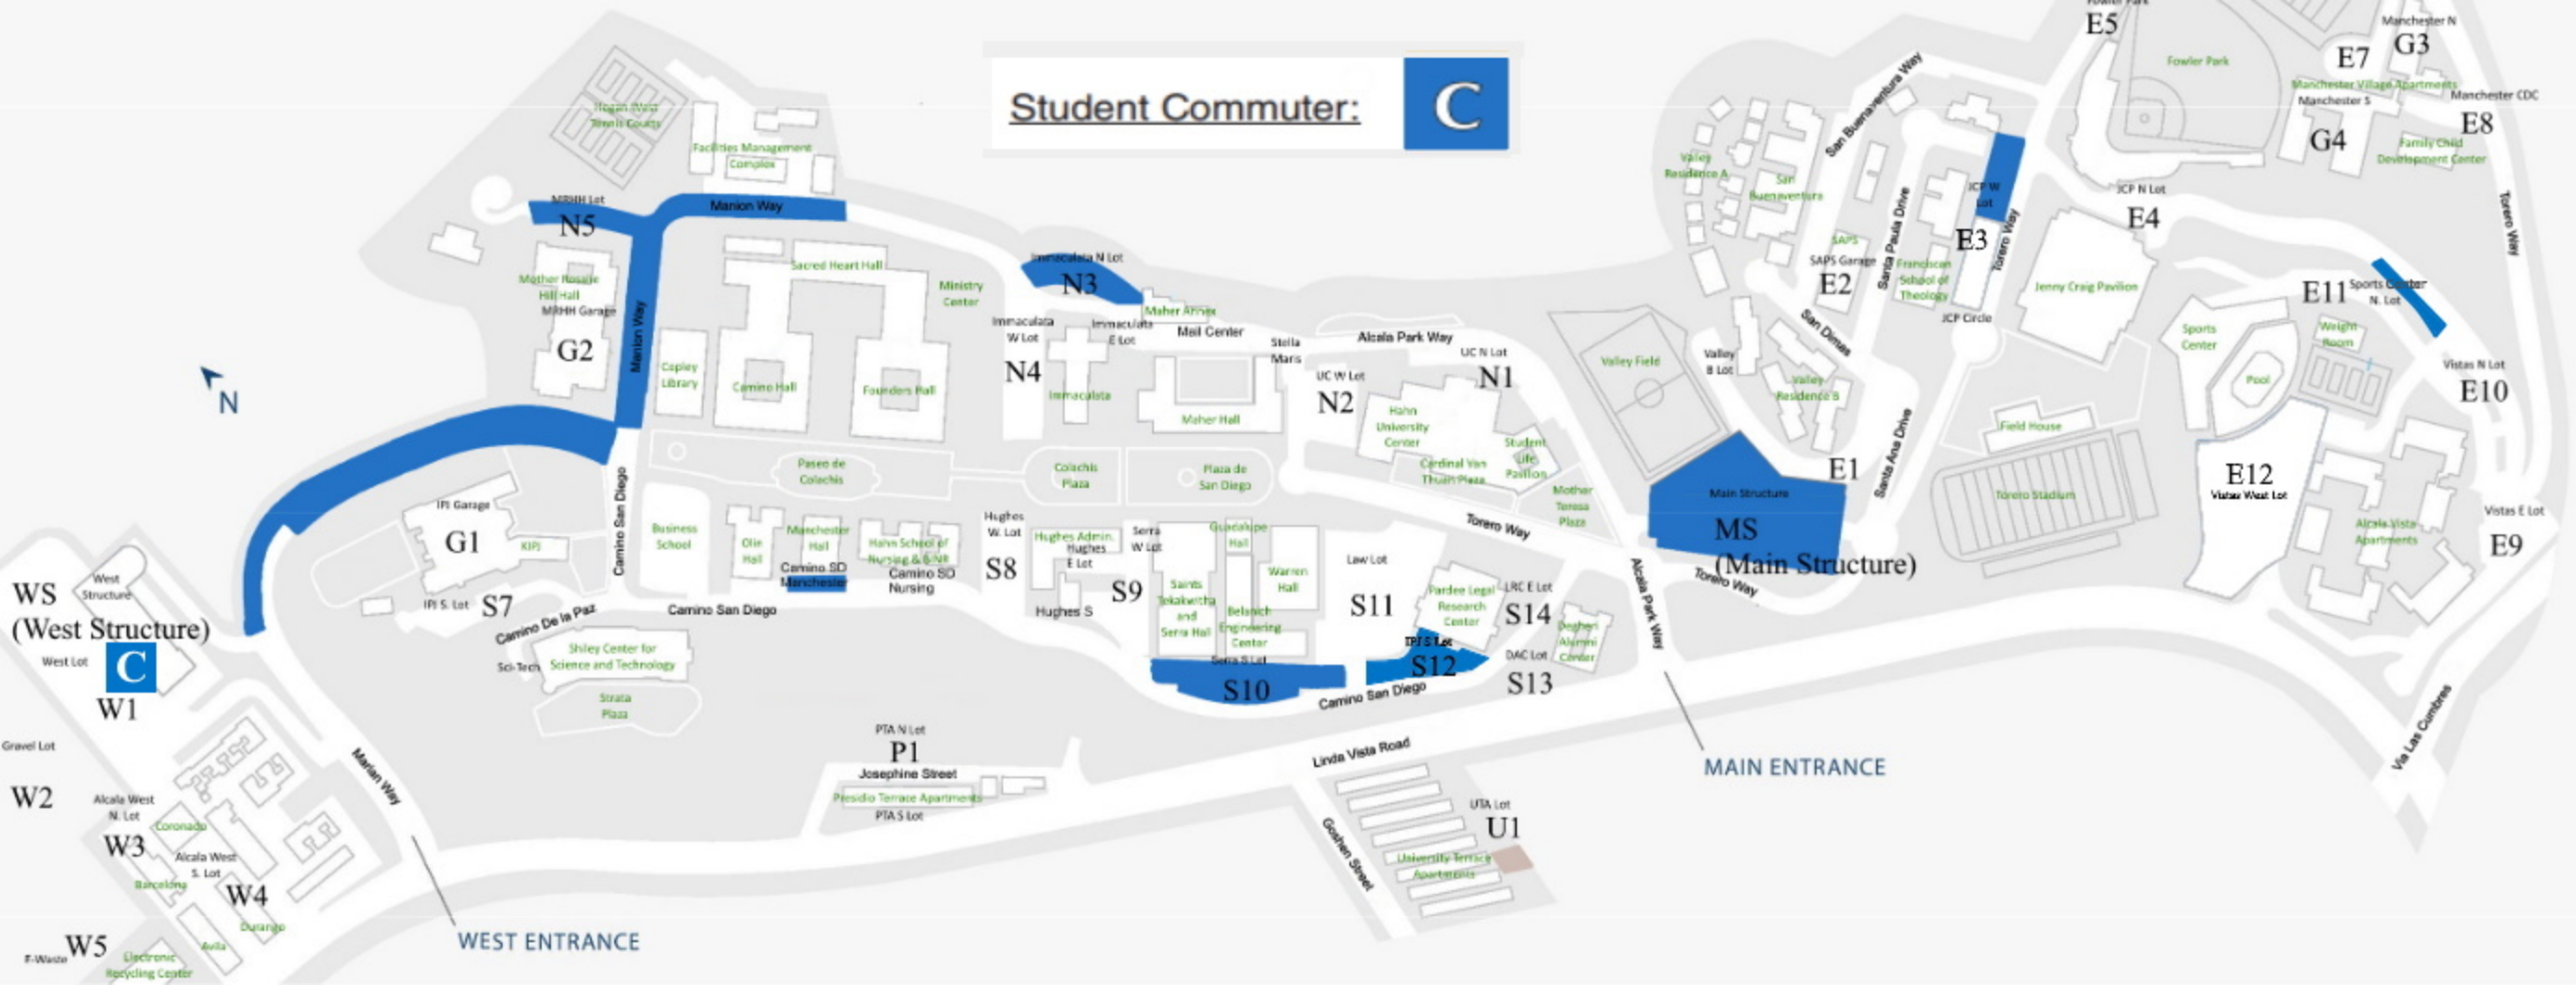

Student Commuter:

Student Commuter:

WS
(West Structure)

MAIN ENTRANCE

WEST ENTRANCE

MS
(Main Structure)